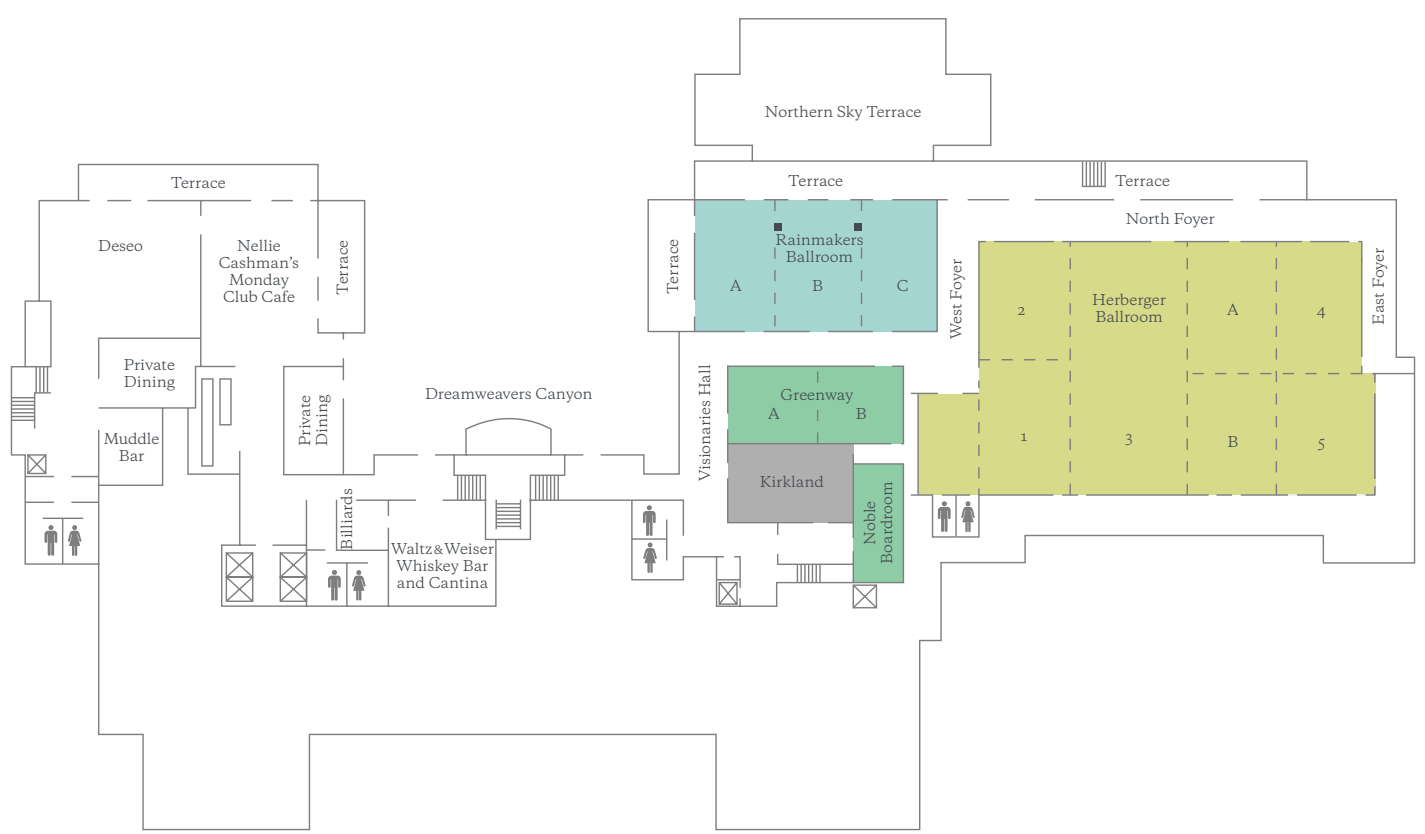

### A NEW WAY TO MEET

Discover a new level of meeting accommodations. With more than 200,000 square feet of indoor and outdoor space including 41 meeting rooms, the possibilities for your meeting are limitless. The Resort's 25,000 square-foot Kierland Grand Ballroom and 15,000 square-foot Herberger Ballroom along with the 11,000 square-foot Trailblazers Ballroom are as visually impressive as functionally effective. The Grand Ballroom's 25-foot ceilings and state-of-the-art innovations offer the ultimate stage for high-tech presentations, general sessions, themed events or posh galas. Special lighting treatments that provide an artistic illusion of clouds suspended in air, plus crystal-clear acoustics and generous pre-function space designed to accommodate exhibitions and large receptions are just a few of the many unique features your group will find here. Enhancing your experience even more is your Executive Meeting Specialist, who takes full responsibility for the flawless execution of each event on your meeting schedule, serving as a liaison to your meeting planners from the moment your group arrives.

### THE ROAD TO RENEWAL

After your meetings, you will find revitalizing accommodations designed to soothe and stimulate. The road to renewal begins at The Kierland Golf Club, featuring 27 holes of golf in a park-like setting of hills and valleys. The journey continues at *Agave*, The Arizona Spa, where guests enjoy rejuvenating treatments and relaxing amenities including 20 treatment rooms, relaxation areas, steam rooms, saunas and whirlpools. You will discover rejuvenation at the Resort's pools and waterpark, and at the adjacent Kierland Commons and Scottsdale Quarter, two of the hottest shopping and dining areas in Scottsdale that feature upscale stores, specialty retail and premier restaurants.